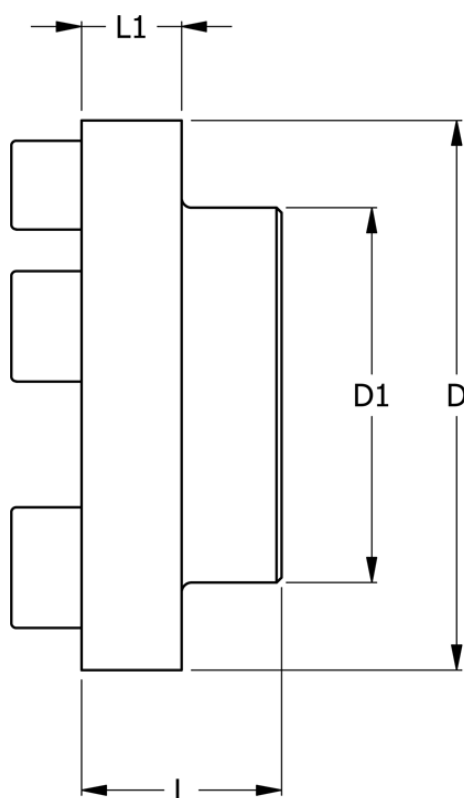

Article number: 330612504

Description: Coupling N-Eupex str. 125
Part 4 without bore

Measures

D	= 125
D1	= 100
L	= 50
L1	= 18
Max bore	= 55
Torque (N m)	= 240